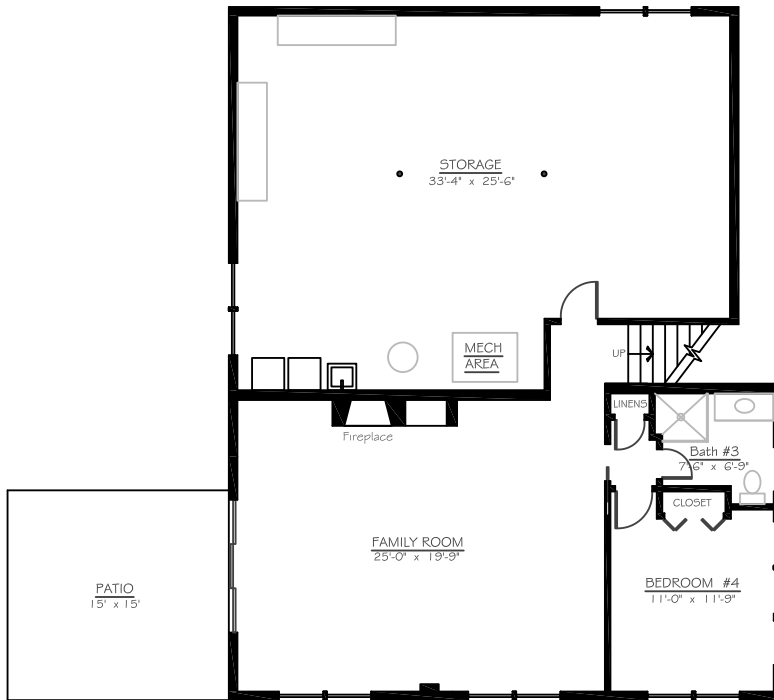

MAIN LEVEL

LOWER LEVEL

FLOOR PLANS

3606 Prince William Drive, Fairfax, VA 22031